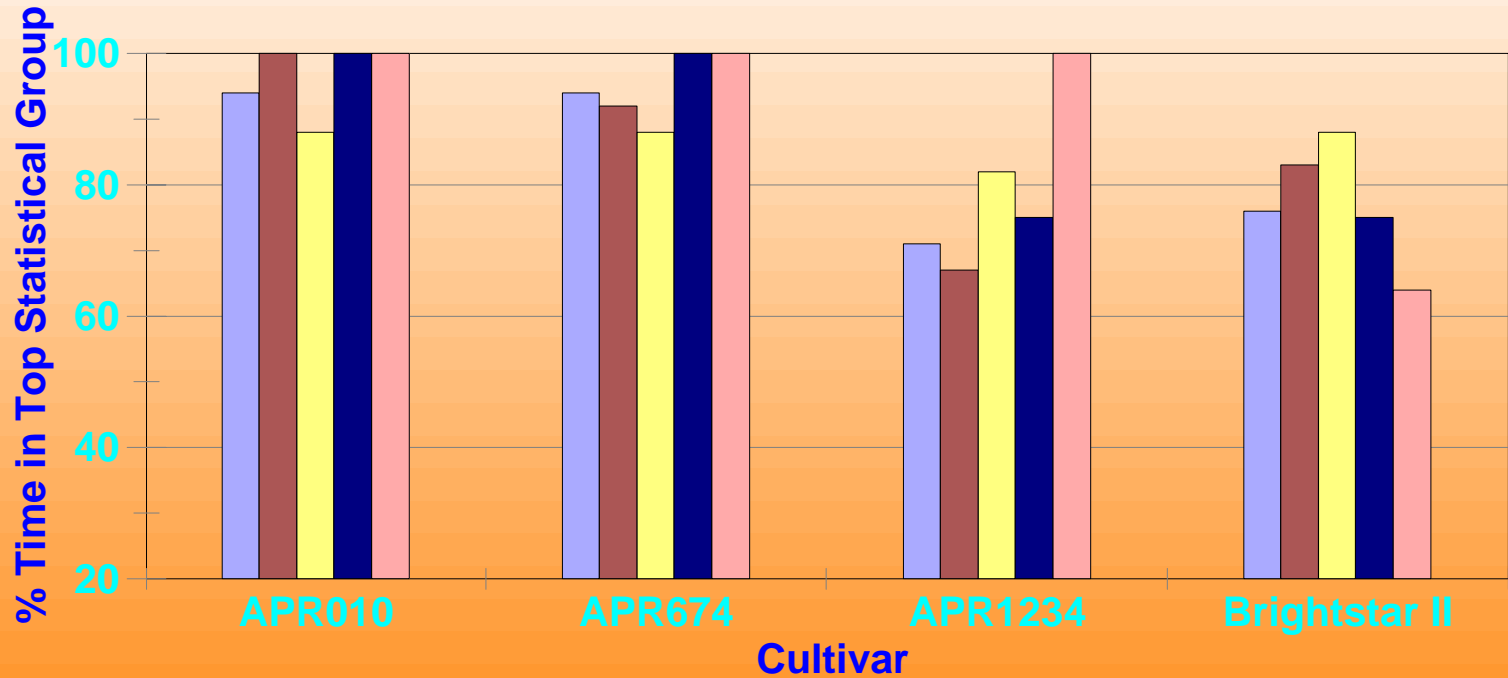

NEXGEN

Georgia Drought Study Perennial Ryegrass 2000-2001 Data

Legend:
Turf Quality (light blue) Turf Density (brown) Turf Color (yellow)
Turf Cover (dark blue) Leaf Firing (pink)